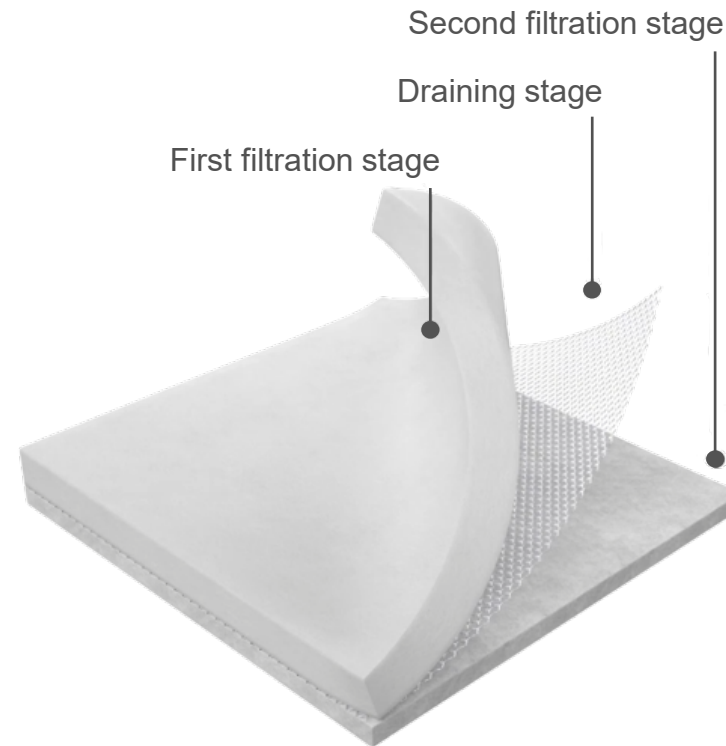

### High flow

*The large surface/volume allows high flow rates to be treated using filter housings and batteries having small footprints*

### High efficiency

*The high particle removal efficiency of the filter septa enables the production of quality water for all usage needs*

# RifBlue N95RIF depth filtration cartridges

The **RifBlue N95RIF** cartridges are made of extruded polypropylene with internal support and rigid molded polypropylene terminals.

The **RifBlue N95RIF** cartridges guarantee very high load capacity thanks to the **double gradient** double filtering layer.