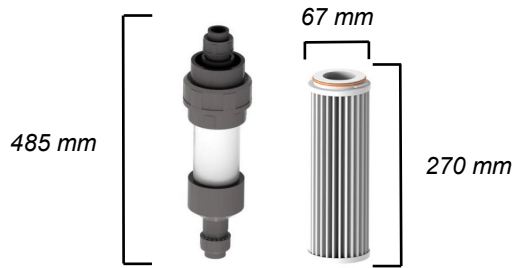

# RifBlue housings

RifBlue housings are produced in three different heights:

**RifBlue PVC 1x10"**  
Contains 1 cartridge of 10"  
Flow rate up to 1,8 m<sup>3</sup>/h

**RifBlue PVC 1x20"**  
Contains 1 cartridge of 20"  
Flow rate up to 2,7 m<sup>3</sup>/h

## High flow

*Products with lengths (1x10", 1x20" e 1x30"), diameters (90,0mm) and connections (1") such as to ensure flow rates from 1,8 m<sup>3</sup>/h to 3,6 m<sup>3</sup>/h*