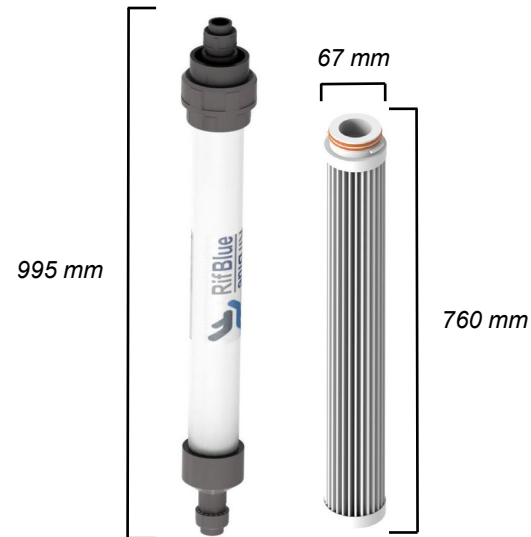

# RifBlue housings

RifBlue housings are produced in three different heights:

**RifBlue PVC 1x10"**  
Contains 1 cartridge of 10"  
Flow rate up to 1,8 m<sup>3</sup>/h

**RifBlue PVC 1x20"**  
Contains 1 cartridge of 20"  
Flow rate up to 2,7 m<sup>3</sup>/h

**RifBlue PVC 1x30"**  
Contains 1 cartridge of 30"  
Flow rate up to 3,6 m<sup>3</sup>/h

RifBlue housings guarantee:

## High flow

*Products with lengths (1x10", 1x20" e 1x30"), diameters (90,0mm) and connections (1") such as to ensure flow rates from 1,8 m<sup>3</sup>/h to 3,6 m<sup>3</sup>/h*