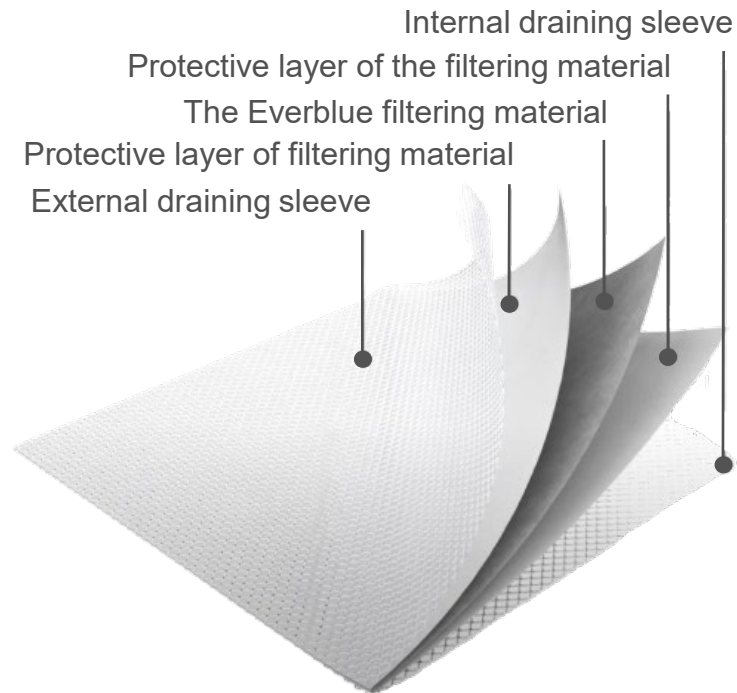

# RifBlue PP95RIF pleated filtration cartridges

**Pleated filtration cartridges**

**PP95RIF**  
*Polypropylene Pleated*

**5 Layers**

*High filter surface*

*High loading capacity of particles with homogeneous size*

RifBlue PP95RIF cartridges consist of: 3-layer polypropylene filtering septum supported by an external PP drainage net and an internal PP drainage net (**5 Layers** filtering system); internal support and moulded rigid polypropylene terminals. The external drainage net of the **5 Layers** filter system prevents the crease from closing due to the increase in pressure due to the dirty filter material, always ensuring the constant outflow of filtered water towards the internal support of the cartridge.

RifBlue PP95RIF cartridges, thanks to the special filter system **5 Layers**, guarantee a longer life compared to the normal filter cartridges on the market having the same surface. These cartridges are ideal for the final finishing of water containing homogeneous particle sizes.