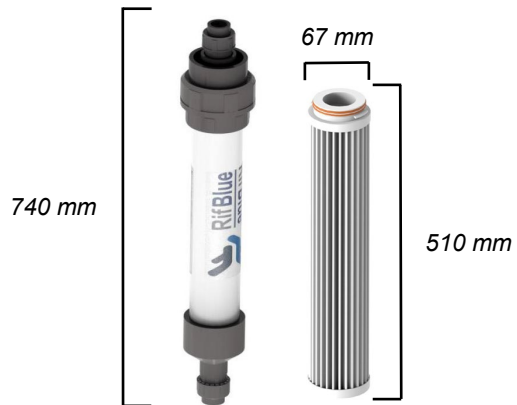

# RifBlue housings

RifBlue housings are produced in three different heights:

**RifBlue PVC 1x10"**  
Contains 1 cartridge of 10"  
Flow rate up to 1,8 m<sup>3</sup>/h

**RifBlue PVC 1x20"**  
Contains 1 cartridge of 20"  
Flow rate up to 2,7 m<sup>3</sup>/h

## High flow

*Products with lengths (1x10", 1x20" e 1x30"), diameters (90,0mm) and connections (1") such as to ensure flow rates from 1,8 m<sup>3</sup>/h to 3,6 m<sup>3</sup>/h*